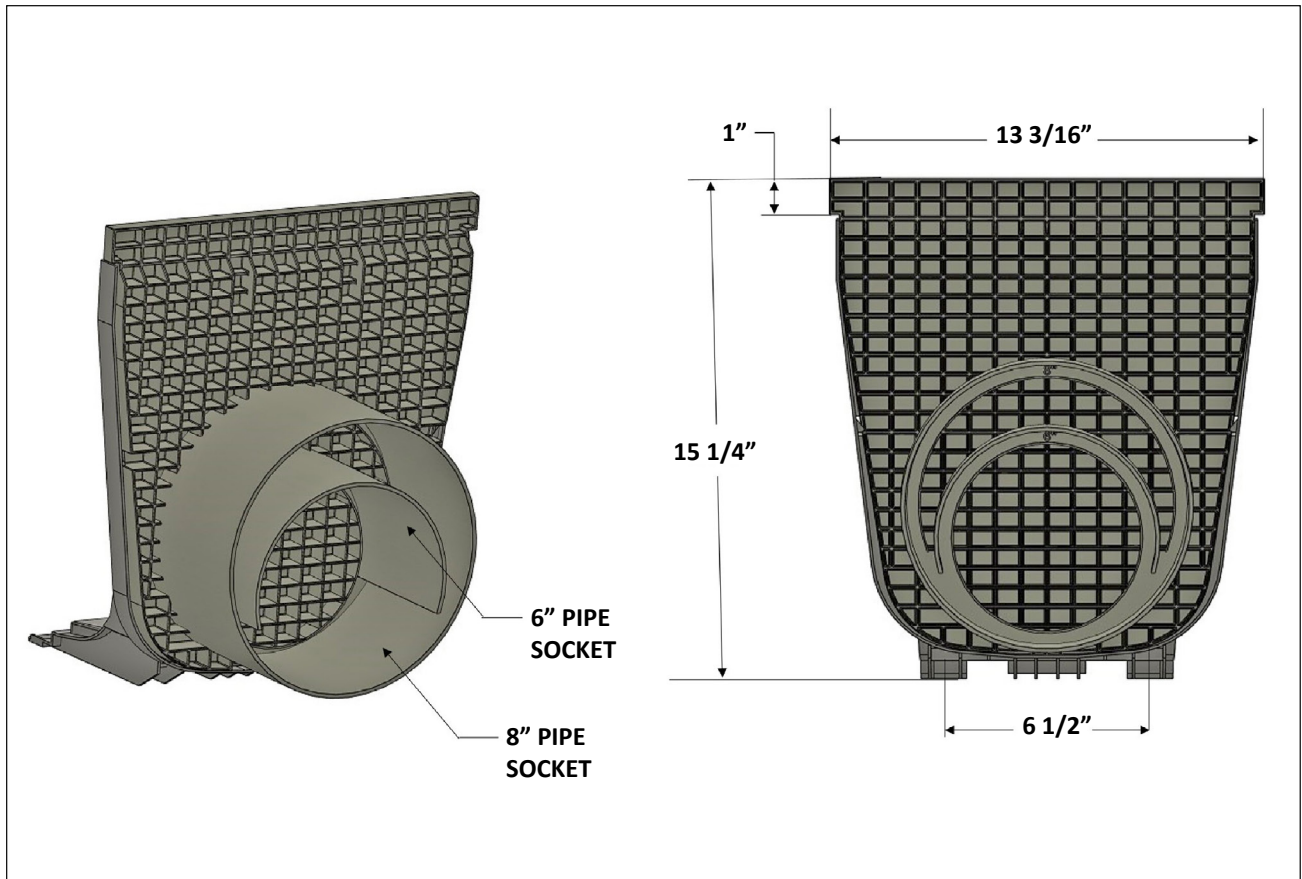

# T3000-SIDE-ADAPT

SIDE OUTLET ADAPTER FOR  
T3000 NEUTRAL GRP CHANNELS

**Specification:** MIFAB® T3000-SIDE-ADAPT plastic side outlet adapter for the T3000 neutral GRP channels. Designed to secure to the ends of these channels to receive another channel for a 90 degree connection.

**Function:** Used to provide a 90 degree channel connection for the T3000 neutral GRP channels to other T3000 neutral GRP channels.

Supplied By:

877-903-7246

www.trenchdrainsupply.com

CALIFORNIA PROPOSITION 65 WARNING. This product contains chemicals known to the State of California to cause cancer and birth defects or other reproductive harm.