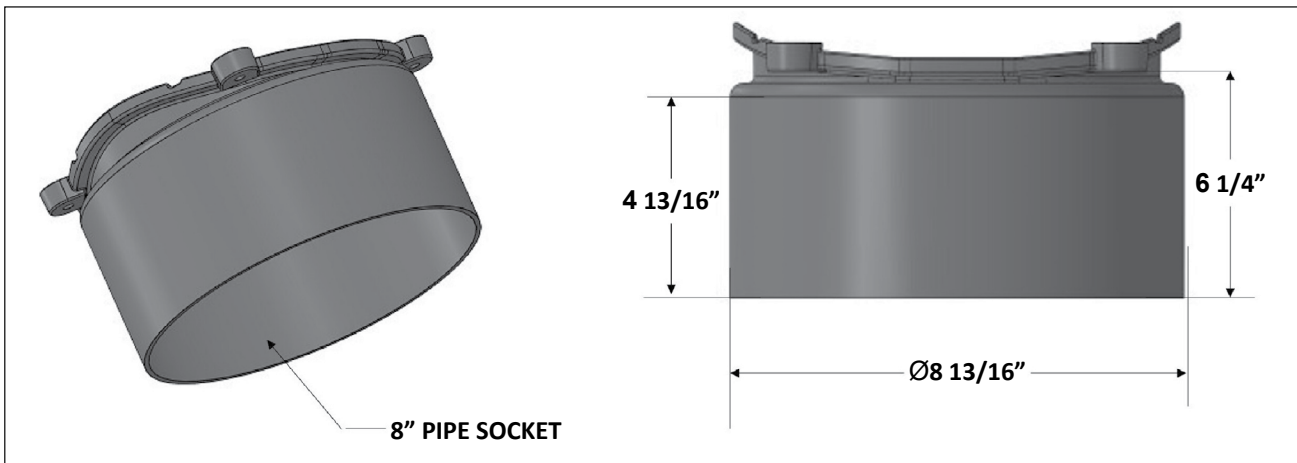

Location: _____

T3000-PBO

6" or 8" SOCKET CONNECTION BOTTOM OUTLET
FOR ALL T3000 GRP CHANNELS

Specification: MIFAB® T3000-PBO (specify 6" or 8") socket connection bottom outlet to secure to the dedicated location on the underside of every T3000 channel.

Function: Used to provide a 6" or 8" socket connection bottom outlet at the dedicated location for MIFAB's various T3000 GRP channels.

T3000-PBO	
T3000-PBO6	6" socket connection bottom outlet
T3000-PBO8	8" socket connection bottom outlet