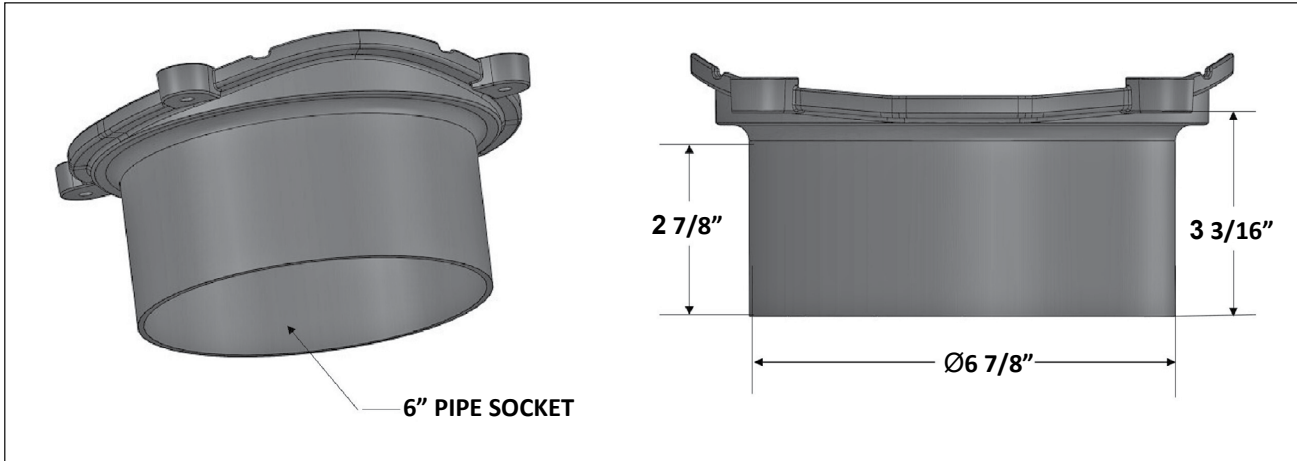

Location: _____

T3000-PBO

6" or 8" SOCKET CONNECTION BOTTOM OUTLET
FOR ALL T3000 GRP CHANNELS

Specification: MIFAB® T3000-PBO (specify 6" or 8") socket connection bottom outlet to secure to the dedicated location on the underside of every T3000 channel.

Function: Used to provide a 6" or 8" socket connection bottom outlet at the dedicated location for MIFAB's various T3000 GRP channels.

T3000-PBO	
T3000-PBO6	6" socket connection bottom outlet
T3000-PBO8	8" socket connection bottom outlet