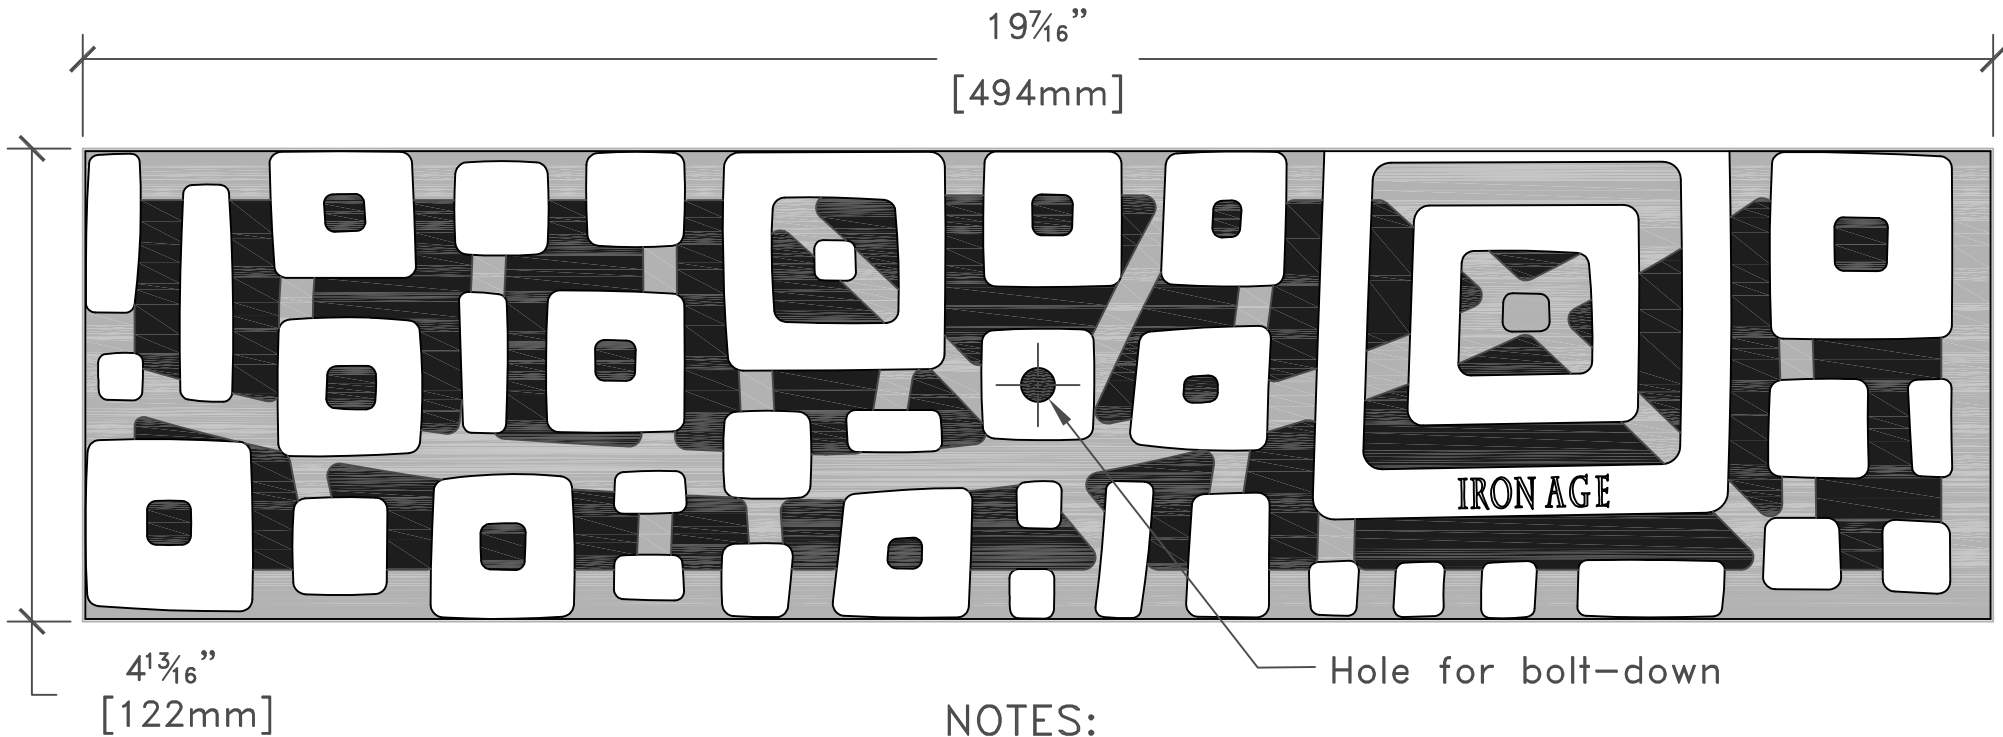

### 3 GRATES ARRAYED

TOP

#### NOTES:

1. Material: cast iron
2. Natural finish
3. Total thickness: 13/16"
4. Fits drain channels
5. No openings greater than 1/2"
6. Due to casting inconsistencies all dimensions are nominal.

**IRON AGE**  
DESIGNS

2104 SW 152nd St. #4 TEL 206.276.0925  
Burien, WA 98166 FAX 206.257.0318  
www.ironagegrates.com

manufactured by:

ABT® PolyDrain®  
ACO™ K100/K100S, KS100  
MEA® 1000 Series

© 2009 Iron Age Designs

Sunset 5"x20" Trench Grate drawn by: CD  
drawing no. SUS.A.05x20 scale: NTS  
date: 01/01/09