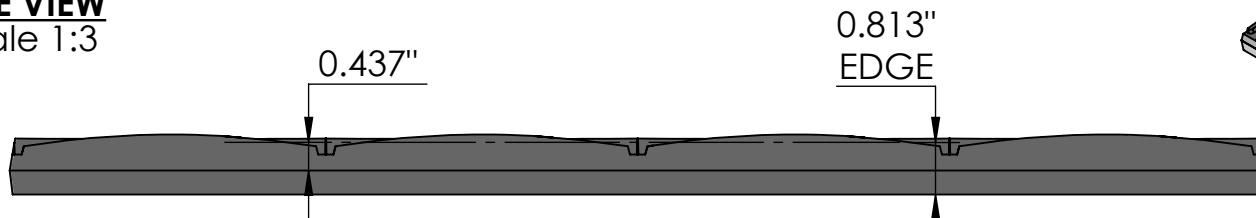

**3 ARRAY**  
scale 1:7

**TOP VIEW**  
scale 1:3

**SIDE VIEW**  
scale 1:3

**ISO-VIEW**  
scale 1:6

Supplied By:

**TRENCHDRAIN**  
SUPPLY  
877-903-7246  
www.trenchdrainsupply.com

**NOTES:**

1. ADA Compliant: No thru openings greater than 1/2".
2. Ships in pieces: 1
3. Due to casting inconsistencies, all dimensions are nominal.

Made in USA ©2014 Iron Age Designs

**Carbochon 8"x 20" Trench Garate**

 <b>IRON AGE</b> DESIGNS Telephone 206.276.0925 www.ironagegrates.com	<b>Material:</b> Ductile Iron 65-45-12	<b>Weight:</b> 17.64 lbs.	<b>Free Drain Area:</b> 24.51 in./sq., or 15.86 %	<b>By:</b> MS <b>Checked:</b> MS <b>Date:</b> 8-2-23
	<b>Finish:</b> Raw	<b>Edge:</b> 0.8125"	<b>Flow Rate:</b> 32.11 GPM, or .071 CuFt./sec.	<b>© Registration:</b> VA 2-159-699 <b>Scale:</b> NTS
	<b>Fits:</b> NDS® 8" Pro Series	<b>Product ID:</b> CN8-20I04	<b>Drawing Name:</b> 01_CAR_A_8x20_TrenchGrate	