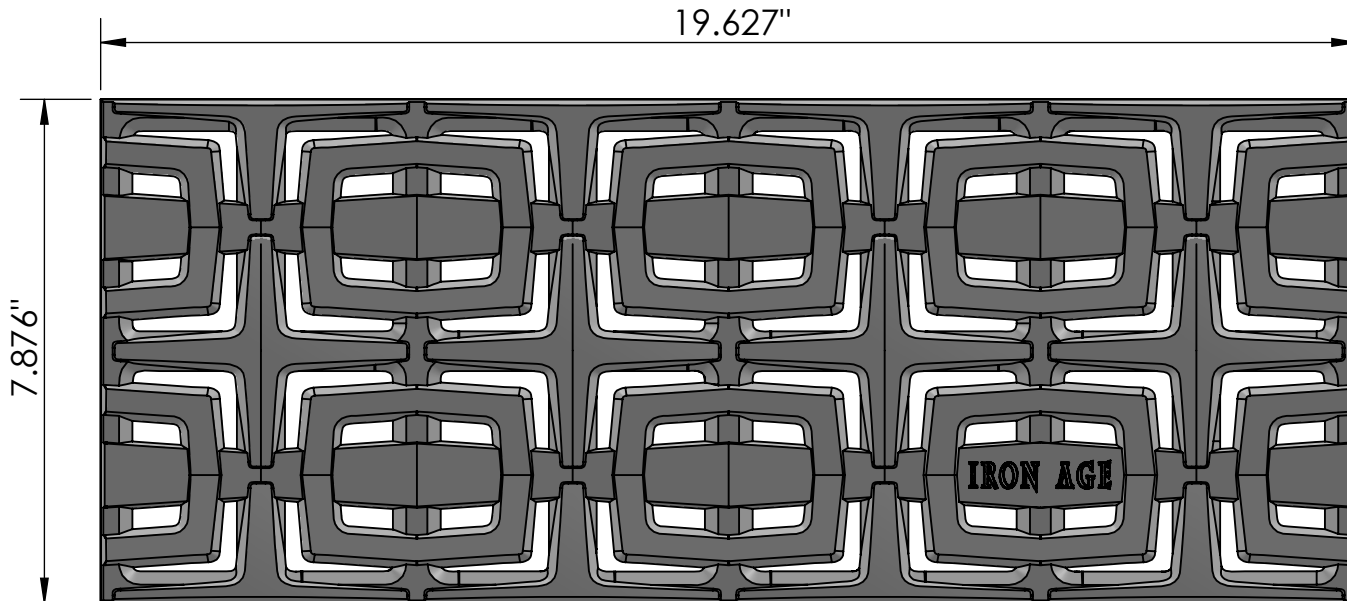

**3 ARRAY**  
scale 1:7

**TOP VIEW**  
scale 1:3

**SIDE VIEW**  
scale 1:3

**ISO-VIEW**  
scale 1:6

Supplied By:

**TRENCHDRAIN**  
SUPPLY  
877-903-7246  
www.trenchdrainsupply.com

**NOTES:**

1. ADA Compliant: No thru openings greater than 1/2".
2. Ships in pieces: 1
3. Due to casting inconsistencies, all dimensions are nominal.

Made in USA ©2014 Iron Age Designs

**Carbochon 8"x 20" Trench Garate**

 <b>IRON AGE</b> DESIGNS Telephone 206.276.0925 www.ironagegrates.com	<b>Material:</b> Ductile Iron 65-45-12	<b>Weight:</b> 17.64 lbs.	<b>Free Drain Area:</b> 24.51 in./sq., or 15.86 %	<b>By:</b> MS <b>Checked:</b> MS <b>Date:</b> 8-2-23
	<b>Finish:</b> Raw	<b>Edge:</b> 0.8125"	<b>Flow Rate:</b> 32.11 GPM, or .071 CuFt./sec.	<b>© Registration:</b> VA 2-159-699 <b>Scale:</b> NTS
	<b>Fits:</b> NDS® 8" Pro Series	<b>Product ID:</b> CN8-20I04	<b>Drawing Name:</b> 01_CAR_A_8x20_TrenchGrate	